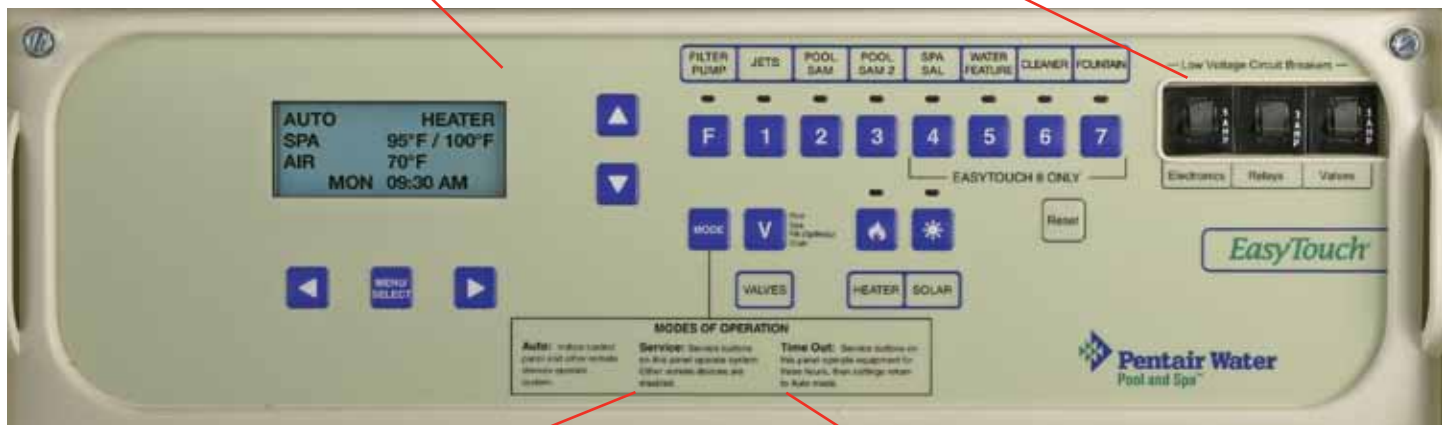

Your EasyTouch system includes all circuitry and fully programmable controls in a single Load Center unit installed near your pool or spa equipment.

IntelliChlor is the only chlorine generator that provides so much helpful information. Salt levels, cell cleanliness, chlorine output and water flow can be viewed at a glance. All performance data is collected daily, making it easy to maintain perfect water.

For pool/spa combinations with a shared body of water, you also receive two valve actuators for automatic switching between pool and spa operating modes.

For added flexibility and convenience, indoor, spa-side and wireless remote control devices can be added to any EasyTouch system. (See next page.)

As you can see, with EasyTouch systems, pool, spa and poolscape accessory operation—including sanitization—becomes as simple as operating your automatic lawn sprinkling system.

The EasyTouch control panel makes programming easy while the LCD display informs and instructs you every step of the way.

EasyTouch integrates resettable circuit breakers into the Load Center—everything is readily accessible by you or your service professional from outside your home.

Put EasyTouch into Service mode to aid in system testing and troubleshooting from the Load Center—no need for service personnel to enter your home.